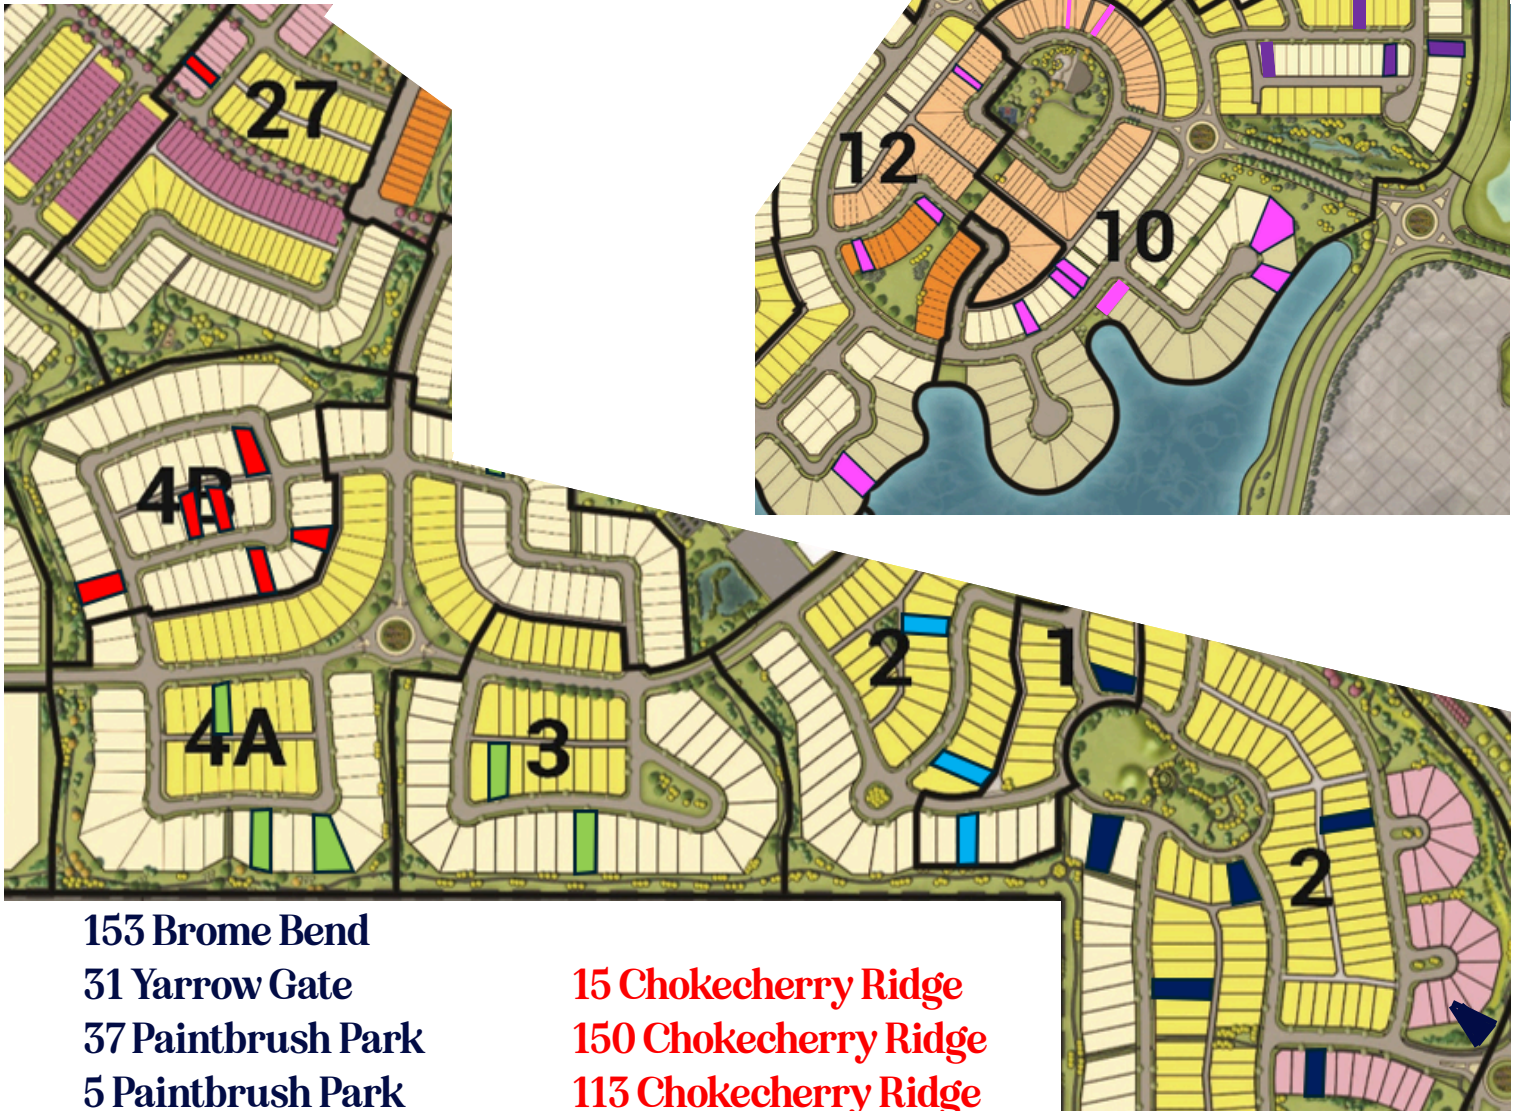

2026 GARAGE SALE MAP

153 Brome Bend

31 Yarrow Gate

37 Paintbrush Park

5 Paintbrush Park

6 Arnica View

45 Cattail Run

26 Pipit Glen

33 Arrowleaf Landing

10 Arrow Leaf Landing

19 Prairie Smoke Rise

108 Saltsage Heath

48 Junegrass Terrace

58 Juneberry Heights

36 Junegrass Terrace

521 South Harmony Drive

79 Juneberry Heights

15 Chokecherry Ridge

150 Chokecherry Ridge

113 Chokecherry Ridge

142 Chokecherry Ridge

90 Chokecherry Ridge

133 Chokecherry Ridge

9 Albright Drive

837 Sailfin Drive

854 Harmony Parade

1066 Harmony Parade

1050 Harmony Parade

6 Pike Court

50 Pike Court

833 Sailfin Dr

56 Pike Court